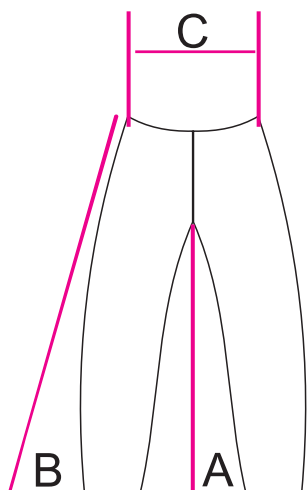

	Anni 6-7 3XS	Anni 8-9 2XS	Anni 10-11 XS	Anni 12-13 S	M	L	XL	2XL	3XL
A	36	38	43	45	47	49	52	55	58
B	58	60	63	64	66	68	72	75	78
C	39	40	47	50	52	54	56	58	60
D	35	36	37	38	39	41	45	47	49

MISURE APPROSSIMATIVE

PANTALONI TRIAL ADULTO

MOD. GARA E MOD.ALPI

MISURE IN CM

	S	M	L	XL	XXL		
A	70	73	76	80	83		
B	95-100	98-105	102-108	104-110	107-115		
C	68-80	72-85	76-90	80-95	84-105		

MISURE APPROSSIMATIVE

TRIAL

PANTALONI BAMBINI MOD.GARA

MISURE IN CM

	6/7 ANNI	8/9 ANNI	10/12 ANNI
A	50	56	68
B	69-76	75-85	90-105
C	48-60	52-66	56-80

MISURE APPROSSIMATIVE

TRIAL

MAGLIA TRIAL BAMBINI

margin d'errore +/- 5%

COLLO TONDO

MISURE IN CM

BIMBO - RAGAZZO

	Anni 6-7 3XS	Anni 8-9 2XS	Anni 10-11 XS	Anni 12-13 S
A	36	38	43	45
B	58	60	63	64
C	39	40	47	50
D	35	36	37	38

MISURE APPROSSIMATIVE